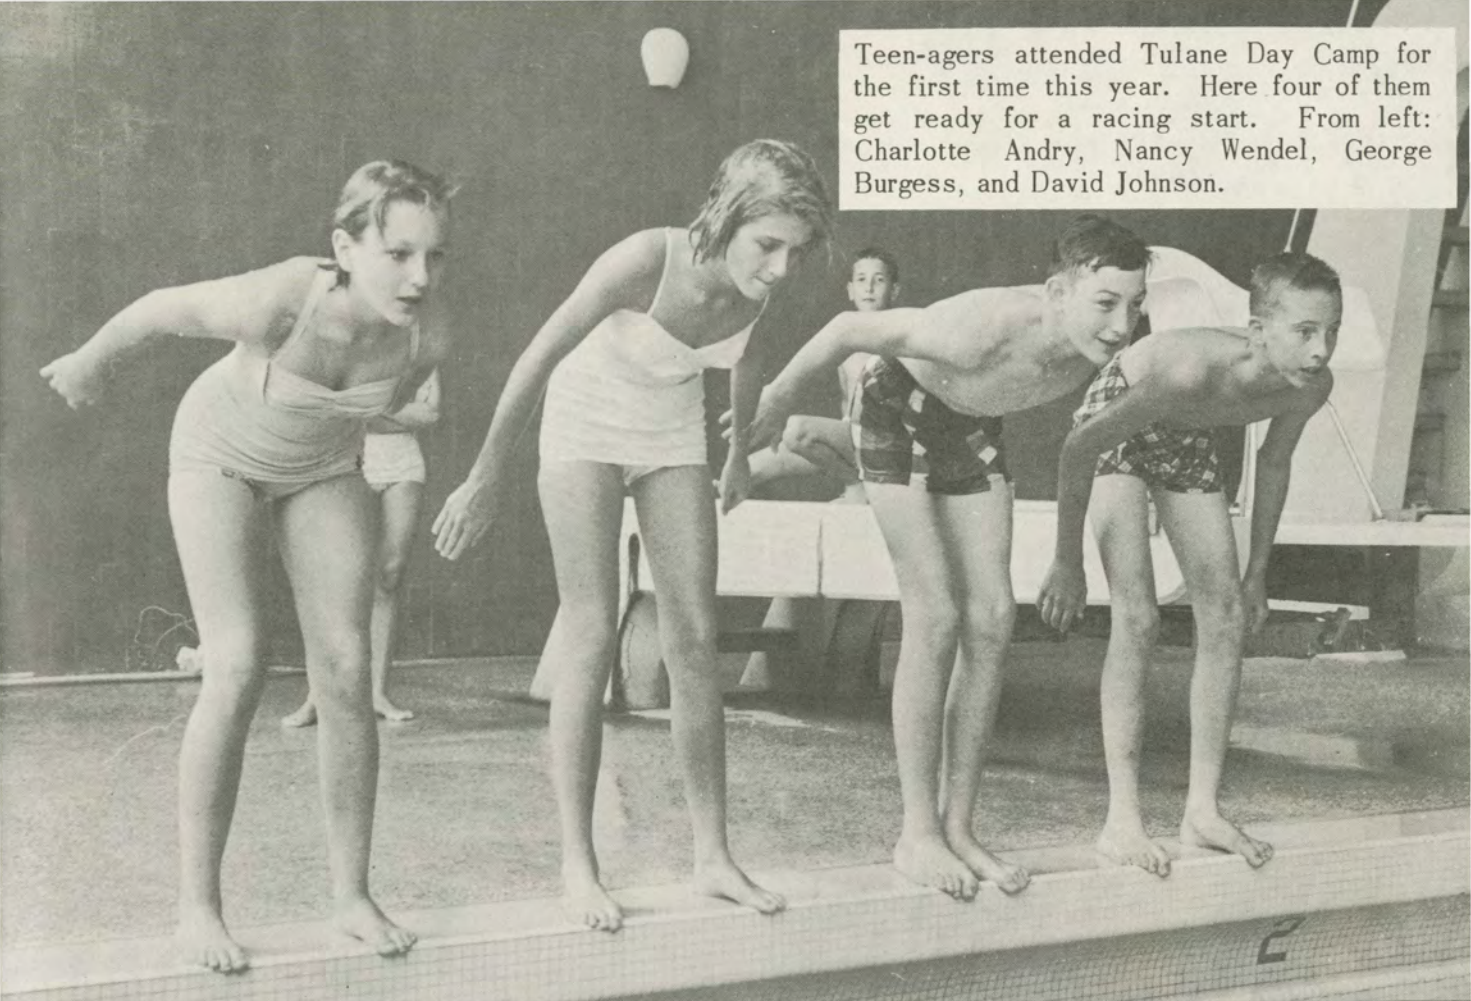

Teen-agers attended Tulane Day Camp for the first time this year. Here four of them get ready for a racing start. From left: Charlotte Andry, Nancy Wendel, George Burgess, and David Johnson.