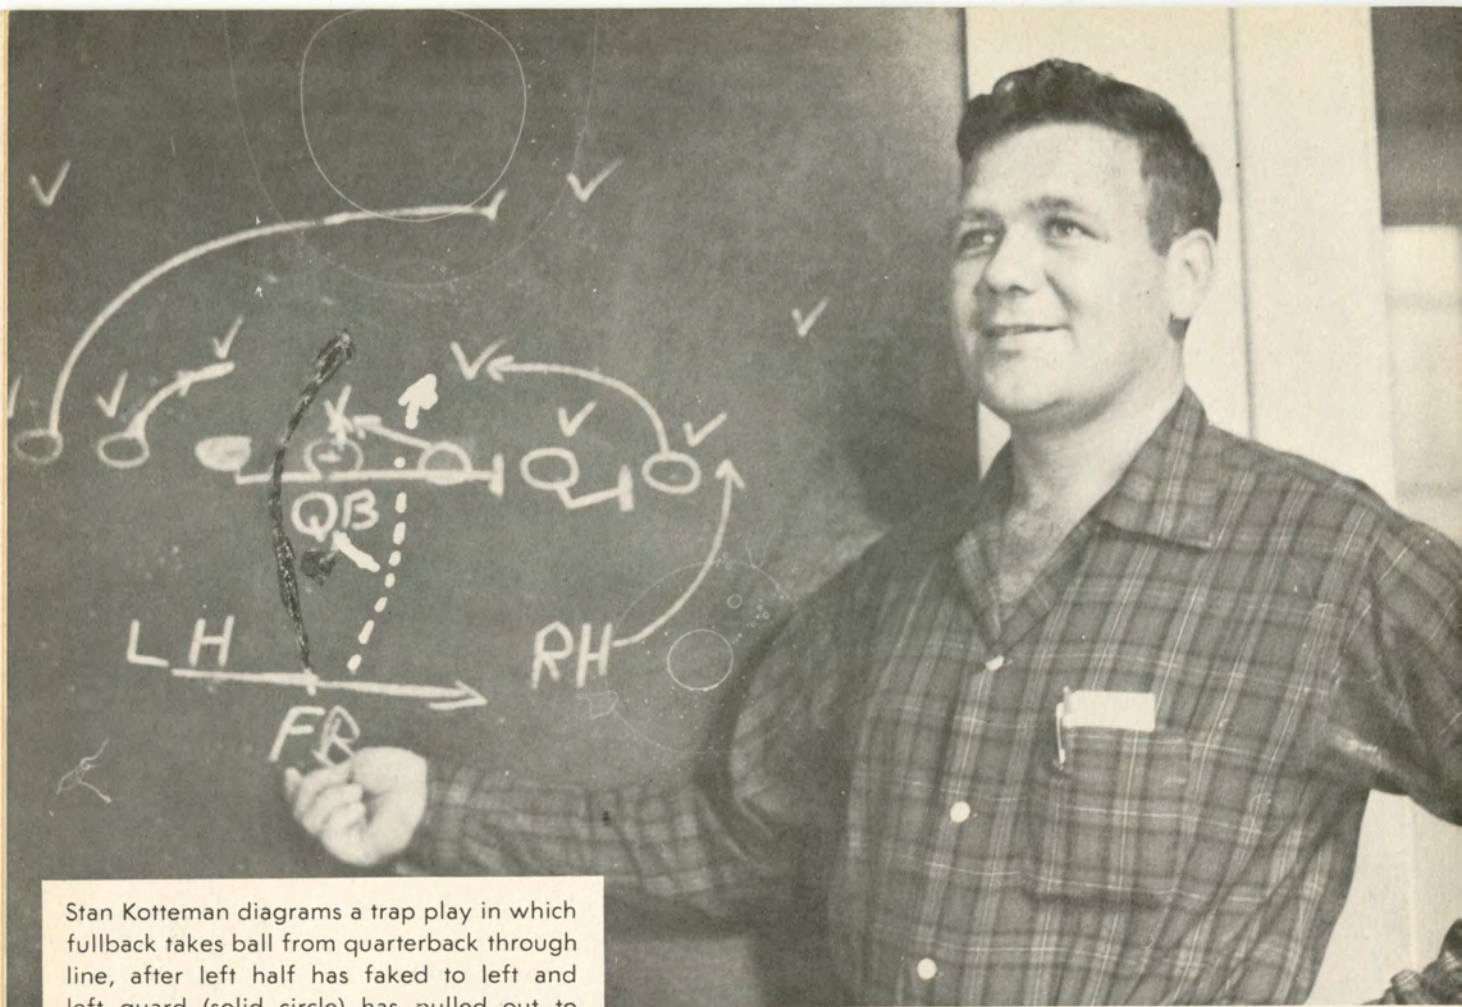

Stan Kotteman diagrams a trap play in which fullback takes ball from quarterback through line, after left half has faked to left and left guard (solid circle) has pulled out to block. In bottom photo, assistant freshman coach, Ray Prats makes a point to defensive frosh group during daily practice workout.