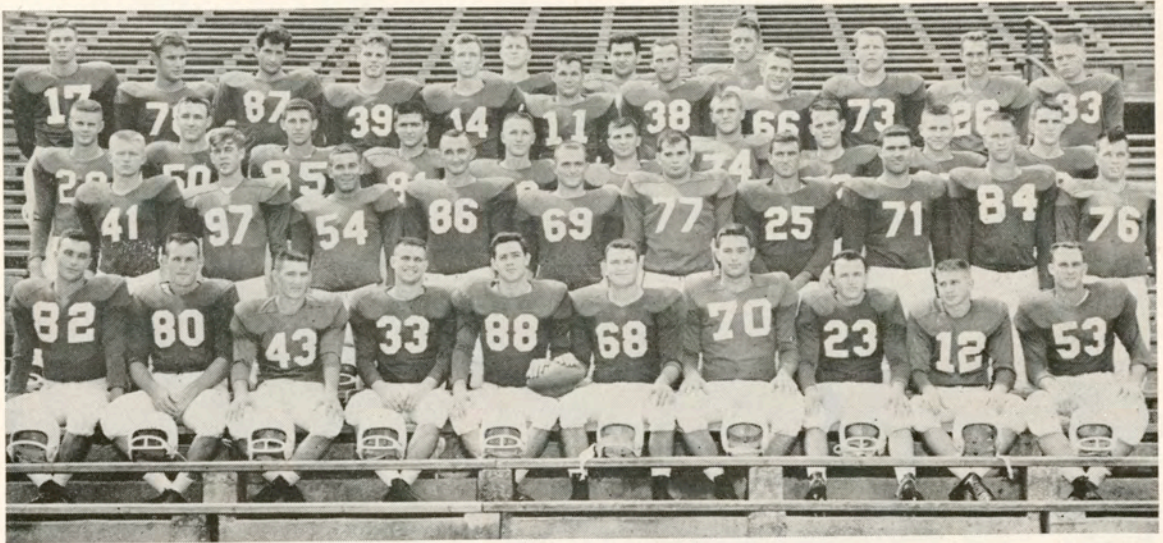

1957 TULANE GREEN WAVE SQUAD

Front row (l-r) J. Montgomery, W. Billon, R. Marcel, T. Warner, R. Riley, D. A. Emerson, C. Hansen, V. Jester, G. Newton, B. Tyler. Second Row: J. Bratton, B. Hendez, P. Hawley, L. Young, J. Blount, D. Lockwood, G. Tazetti, C. Cotros, D. Painter, D. Egan. Third Row: J. Arms, N. Jones, J. Musial, P. Abadie, J. Nielsen, G. Guillot, J. LeSage, B. Rawson, C. Burluson, P. Heffington. Fourth Row: R. Petitbon, B. Klock, F. Siciliano, J. Legendre, R. Baumbach, C. Sweeney, J. Magee, C. Passman, B. Darré, W. Ellzey, C. Gamble. Fifth Row: J. DiVietro, T. Nolan, K. Fleming. Missing from picture: C. Mason, F. Dickerson, C. Andrews, B. Clements, J. Walker, J. Kepper, T. Dupin.

**All-America favorite
...ice-cold Coke**