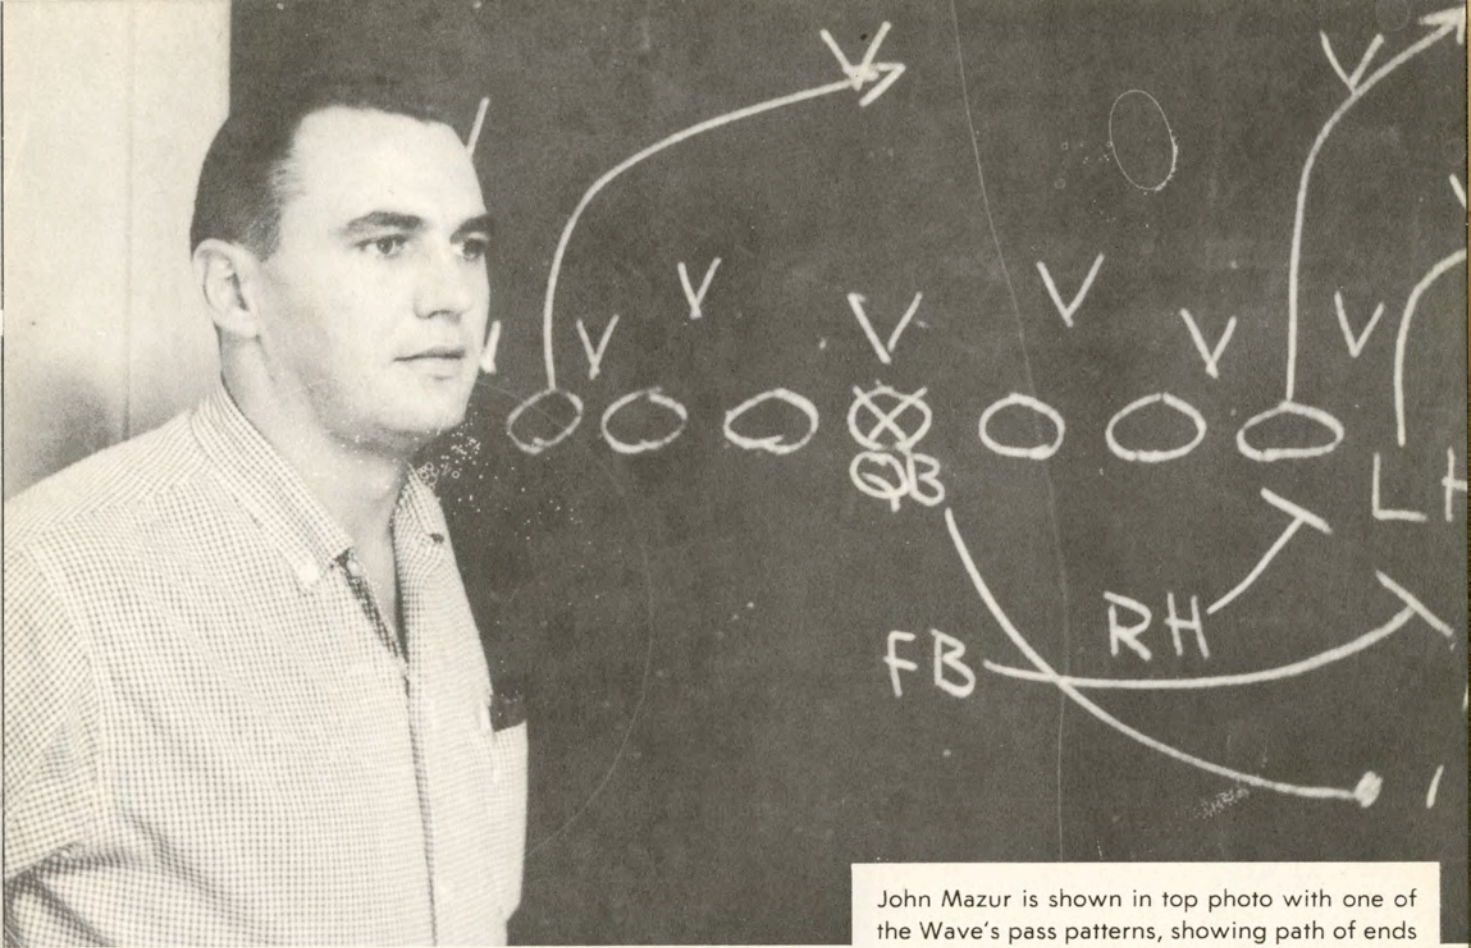

John Mazur is shown in top photo with one of the Wave's pass patterns, showing path of ends and route right halfback and fullback follow in blocking for quarterback who drops back to pass. Notice that left halfback was flanker to right and went out as receiver. In bottom photo, Mike Karmazin is shown in one of his frequent sessions with movie projector which is used extensively to study both action of Greenies and opposition.