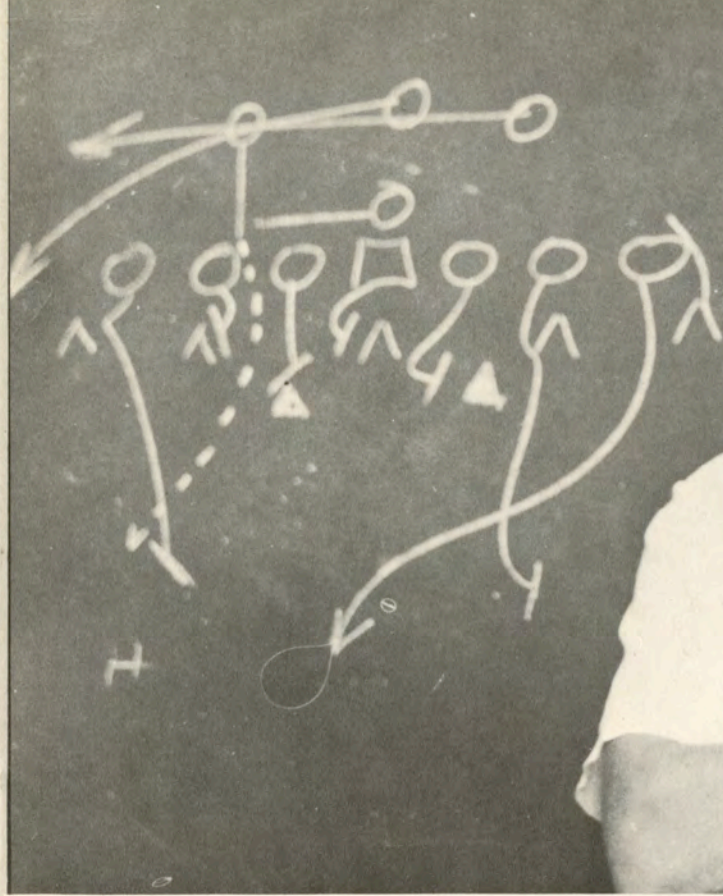

Try **NEW** **Cracker Jack**® **Today**

ON SALE IN THE STADIUM

Cam! CAMPUS PICTURES

A MEDLEY OF **pix**

© TULANE UNIVERSITY 1957

Tulane's head football coach Andy Pilney (top) is in his fourth season as head man of the Green Wave. His staff, consisting of (left to right) Jack Green, John Mazur, Bob Whitman, Mike Karmazin and Stan Kottman, is shown below during one of the daily meetings the coaches hold to discuss strategy and plan workouts. The staff is shown on succeeding pages with some basic T formations used by the Greenies.