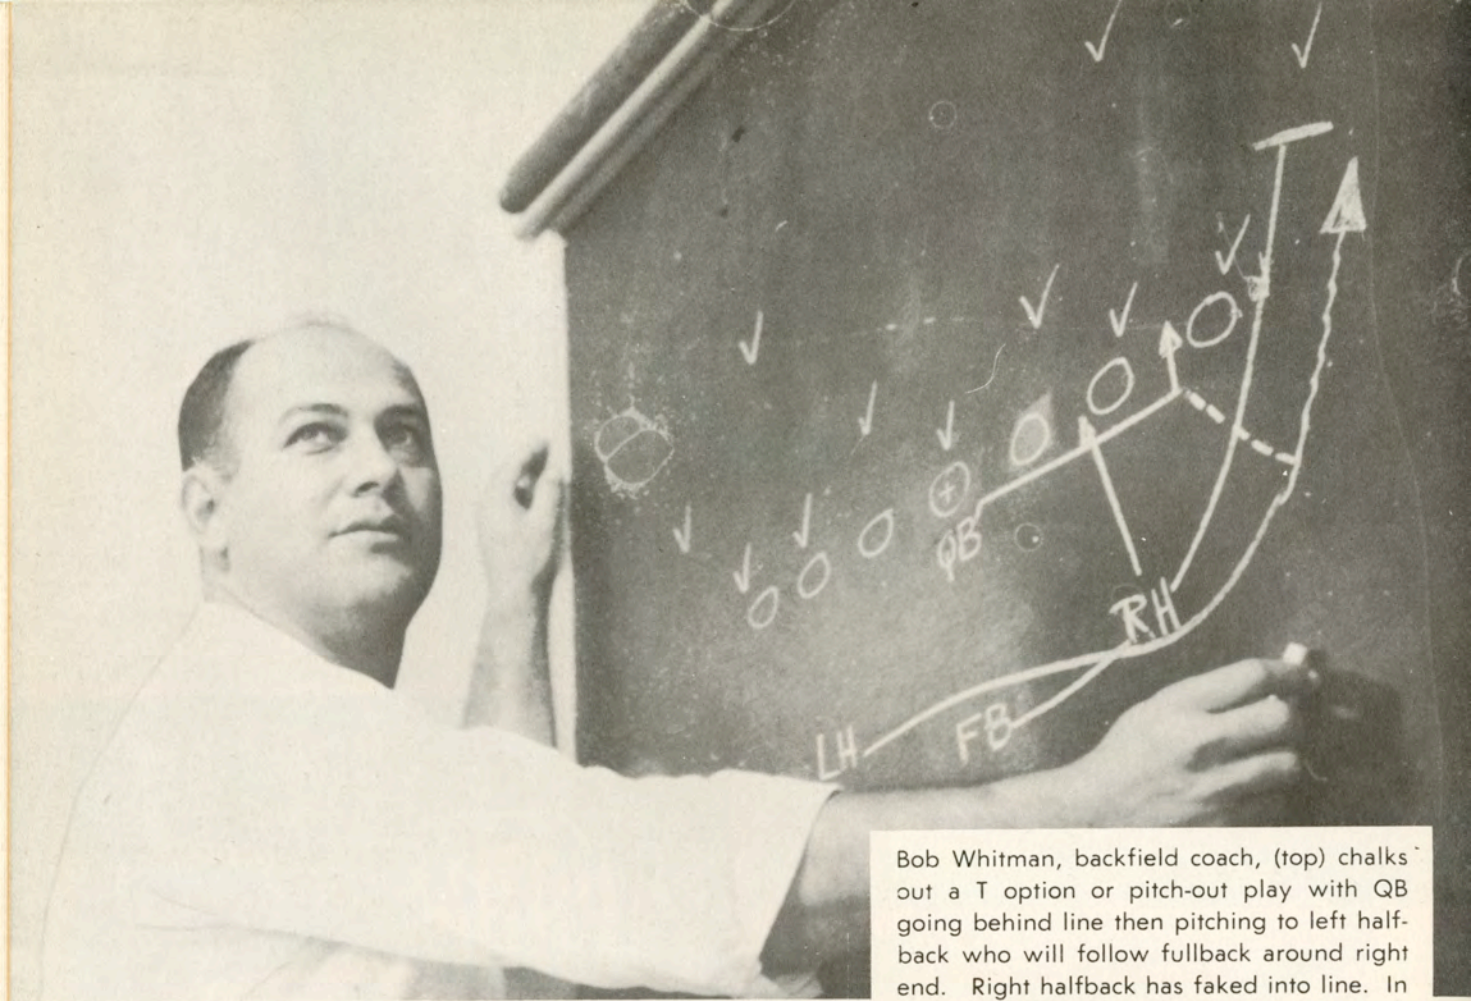

Try **NEW** **Cracker Jack**® **Today**

ON SALE IN THE STADIUM

Cam! CAMPUS PICTURES

A MEDLEY OF **pix**

© TULANE UNIVERSITY 1957

Tulane's head football coach Andy Pilney (top) is in his fourth season as head man of the Green Wave. His staff, consisting of (left to right) Jack Green, John Mazur, Bob Whitman, Mike Karmazin and Stan Kottman, is shown below during one of the daily meetings the coaches hold to discuss strategy and plan workouts. The staff is shown on succeeding pages with some basic T formations used by the Greenies.