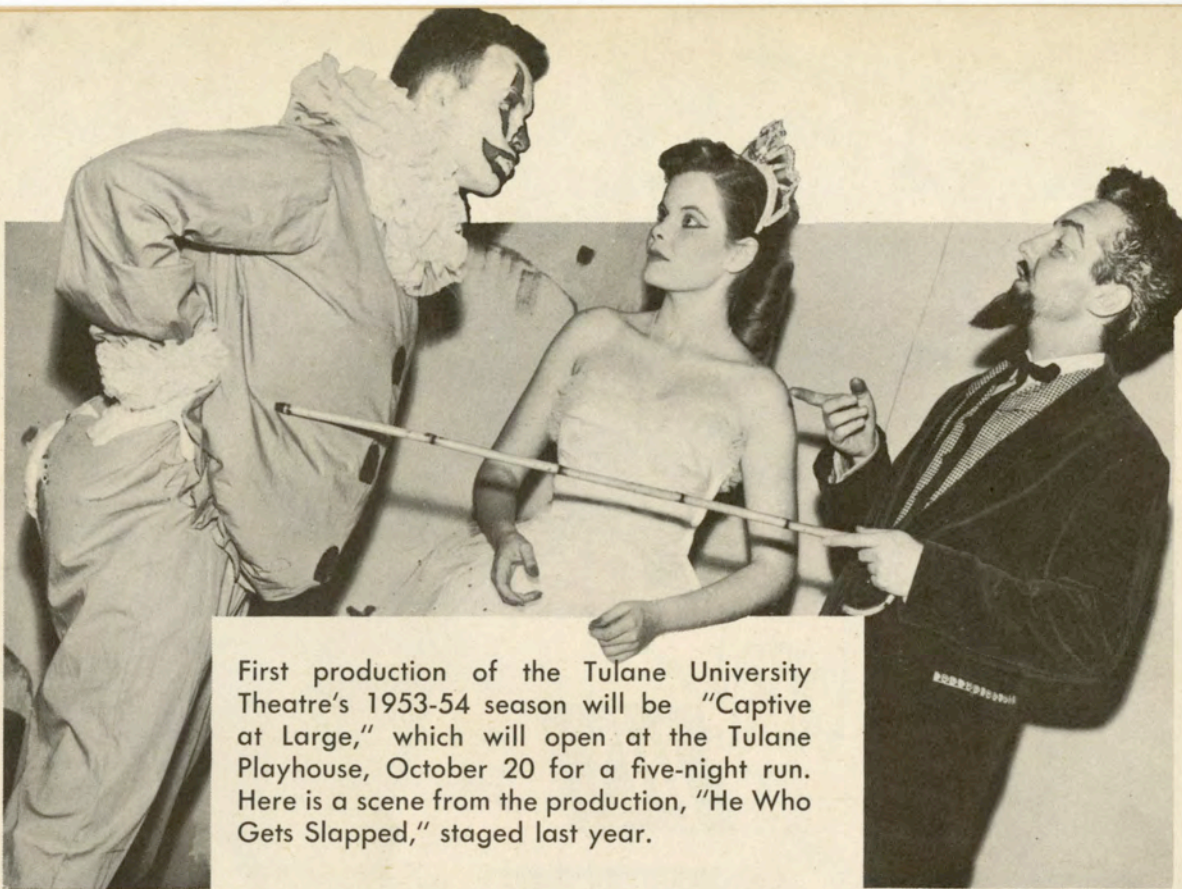

First production of the Tulane University Theatre's 1953-54 season will be "Captive at Large," which will open at the Tulane Playhouse, October 20 for a five-night run. Here is a scene from the production, "He Who Gets Slapped," staged last year.