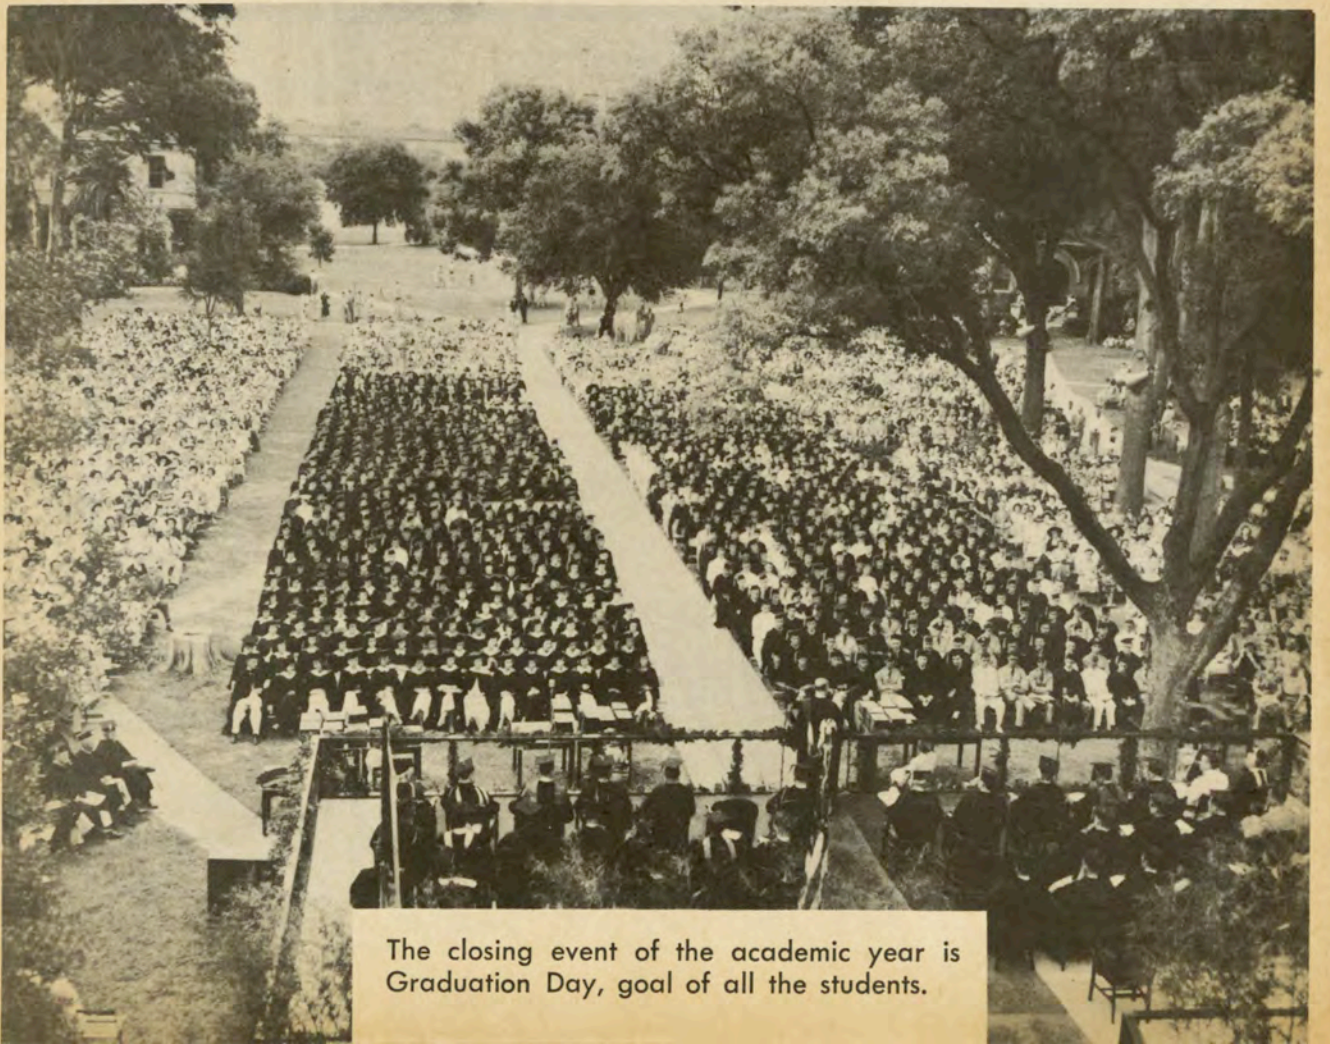

The closing event of the academic year is Graduation Day, goal of all the students.