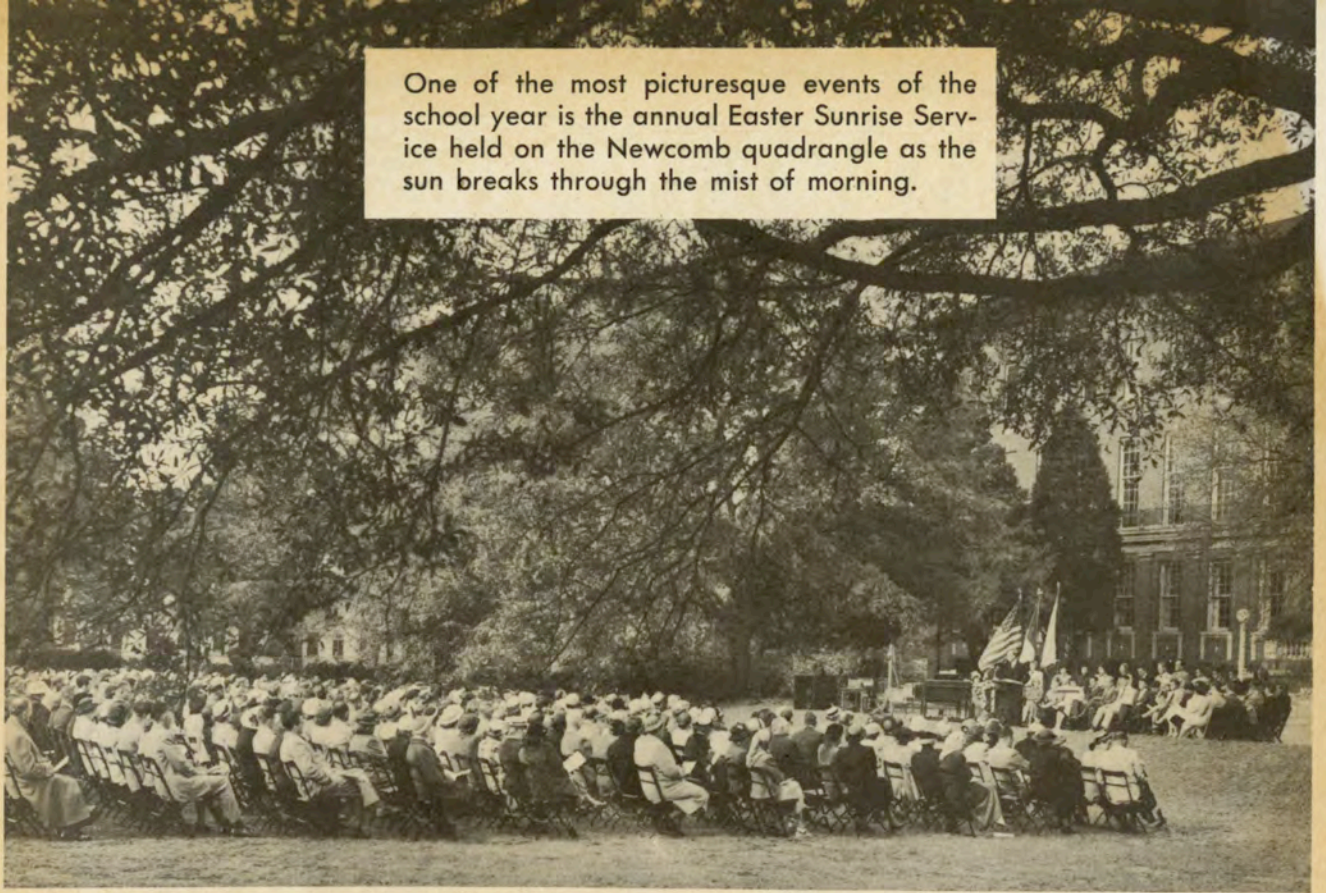

One of the most picturesque events of the school year is the annual Easter Sunrise Service held on the Newcomb quadrangle as the sun breaks through the mist of morning.

The closing event of the academic year is Graduation Day, goal of all the students.