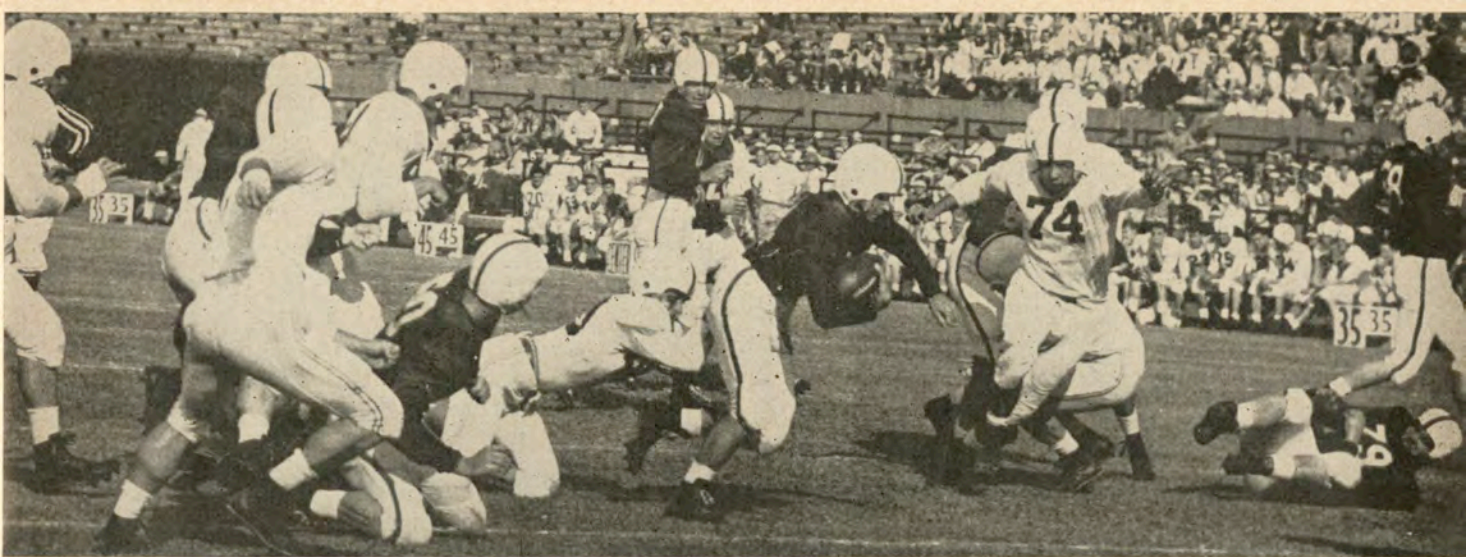

The Greenie

Official Souvenir Football Program of Tulane University

EDDIE ALLEN, Editor

National Advertising Representatives: Football Publications, Inc., 370 Lexington Avenue, New York, N. Y.

Vol. 23

October 17, 1953

No. 3

Rebel Invasion

They have counted three over Tulane's football team, but the Greenies, who are far from finished fighting despite injuries and ill fate, mean to end the toll of defeat against Ole Miss today.

The fact that the task will not be easy is fully understood by a crew well schooled in adversity. After setbacks by Georgia, Michigan and Georgia Tech, made more painful by an epidemic of accidents of key players, Coach Raymond (Bear) Wolf's Wave reasons that it is now ready for anything.

It was last Saturday, after learning that fullback Ronnie Kent had become the fifth fractured-hand case of the season, that Trainer (Earl Bubba) Porche expressed his feelings. "We have had some spirited teams," he said, "From the standpoint of natural ability and numbers we have had better teams than this one. Yet in all my experience I have never seen a group of boys with as much 'heart' as these have. They cannot be discouraged."

Indeed, it is fortunate that such determination is present, for while it might be said that the worst must be behind them, the Greenies still have a rough road ahead.

In Ole Miss' Rebels, the successors to last year's fine Sugar Bowl outfit, Tulane faces

one of the fastest moving and improving teams in the South. Coach Johnny Vaught's young men, including only seven seniors, opened with a 39-6 win over Chattanooga and an impressive 22-6 blasting of Kentucky. Then, after being tripped up by surprising Auburn, the Rebs polished off Vanderbilt, 28-6, last Saturday. Quarterback Lea Paslay (62) directs a hard-hitting split-T attack, while All-American guard candidate Crawford Mims (42) leads a formidable line.

Some silver lining in Tulane's injury cloud is the fact that right halfback Max McGee (25), who missed last week's Georgia Tech duel with a bruised hip, is slated to return to action today.

The tall Texan leads the Wave in six departments — rushing, pass receiving, punting, kickoff returns, punt returns and scoring.

Although not as seriously hurt as fullback Kent, sidelined indefinitely, quarterback Ray Weidenbacher (14) and left halfback Lester Kennedy (47) were also on the Tech game casualty list. But with three-quarters of the starting backfield absent, quarterback Pete Clement (17), Wayne Wall (22) and accomplices did a fine second-half job against the Yellow Jackets.

1953 TULANE SCHEDULE

Sept. 19—Tulane 54; Citadel 6
Sept. 26—Tulane 14; Georgia 16
Oct. 3—Tulane 7; Michigan 26
Oct. 10—Tulane 13; Ga. Tech 27
Oct. 17—Ole Miss, home
Oct. 24—Auburn, Mobile
Oct. 31—Army, home
Nov. 7—Miss. State, home
Nov. 14—Vanderbilt, home
Nov. 28—L.S.U., Baton Rouge